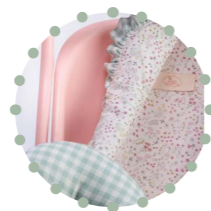

MAXI-COSI WITH CUSHION

Asa abatible/
folding handle

¡Tela asa reversible!
reversible handle fabric

3712102

36-46cm dolls

43cm

24cm

*Doll not included