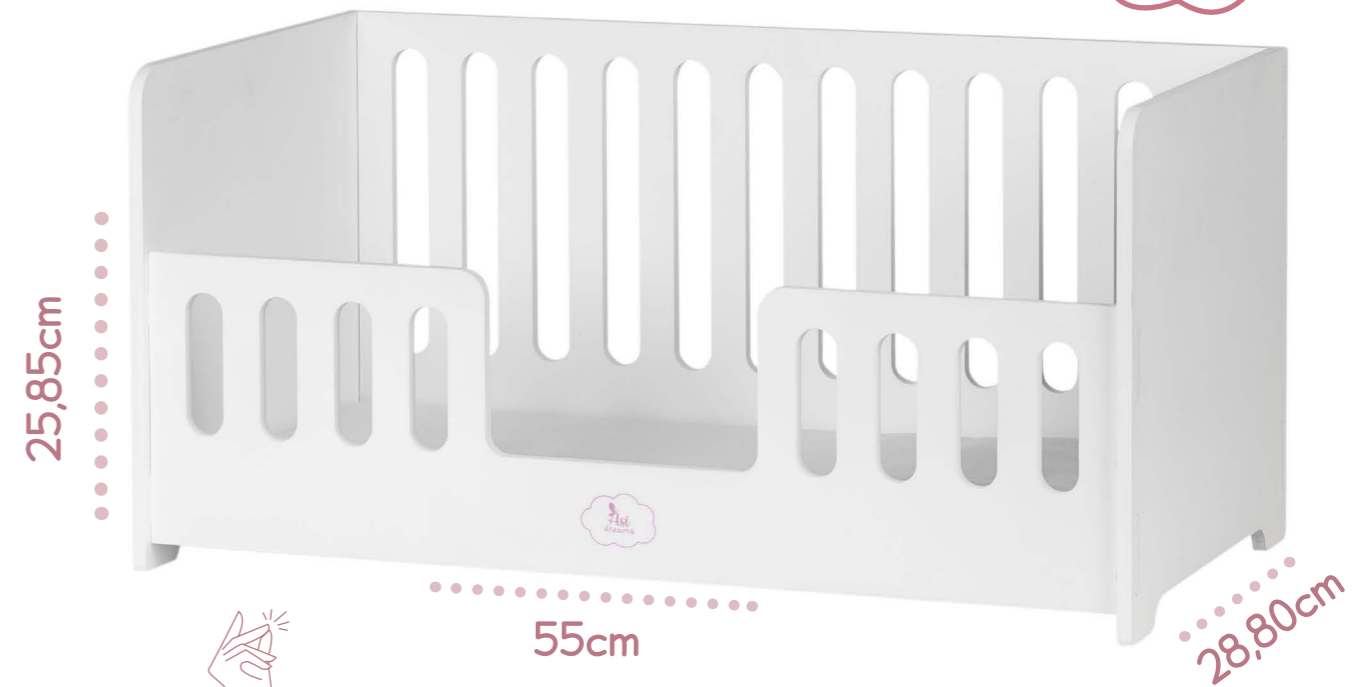

3711001

*Se vende desmontado/ Sold disassembled 27

Little

COLLECTION

CUNA CON COLCHÓN

CRIB WITH MATTRESS

36-46cm dolls

3711000