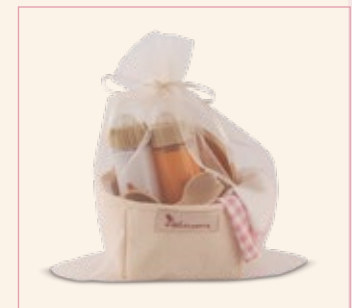

SET COMIDITAS
FEEDING SET

3712518

*Todas las medidas están escritas en formato largo x ancho x alto. / *All measurements are written in length x width x height format.